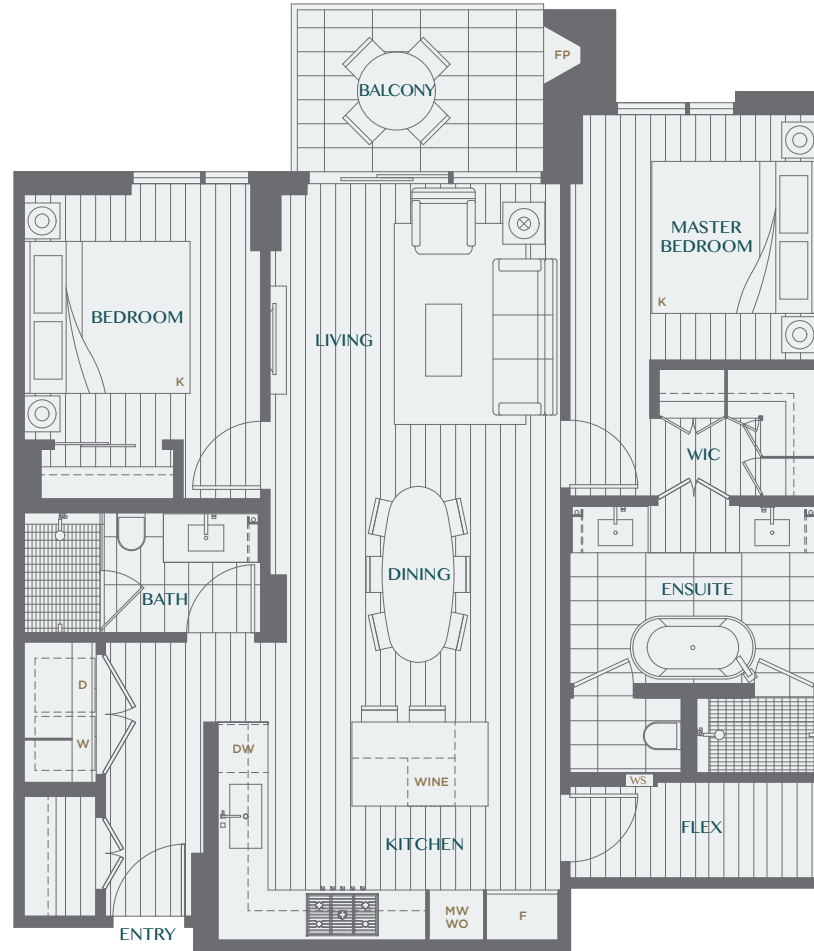

HOME TYPE 2K

2 BEDROOM + FLEX + 2 BATH

Interior SF: 1,074

Balcony/Patio SF: 74

Total SF: 1,148

Legacy embraces modernity at its best. Inspired by world-class design and elegance, these spacious homes offer you peace of mind with modern conveniences.

LEVEL 4

LEVEL 3