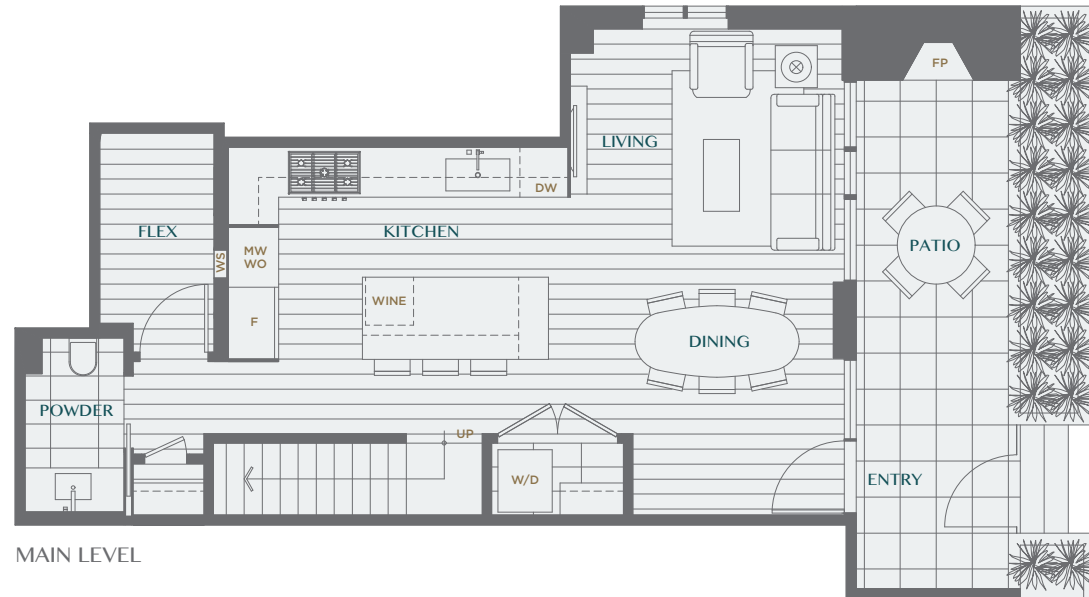

HOME TYPE TH3B

3 BEDROOM + FLEX + 2.5 BATH

Interior SF: 1,379

Balcony/Patio SF: 216

Total SF: 1,595

Legacy embraces modernity at its best. Inspired by world-class design and elegance, these spacious homes offer you peace of mind with modern conveniences.

LEVEL 2

MAIN LEVEL

LEVEL 1