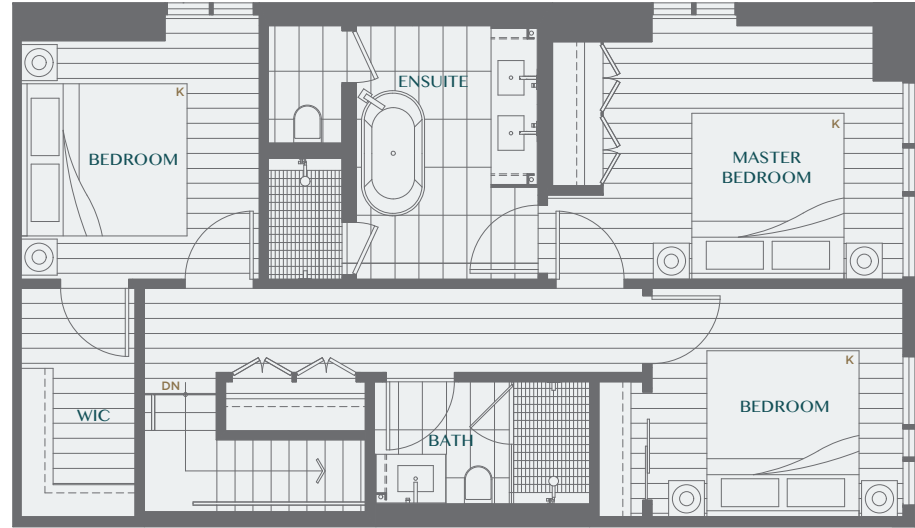

HOME TYPE TH3B

3 BEDROOM + FLEX + 2.5 BATH

Interior SF: 1,379

Balcony/Patio SF: 216

Total SF: 1,595

Legacy embraces modernity at its best. Inspired by world-class design and elegance, these spacious homes offer you peace of mind with modern conveniences.

LEVEL 2

MAIN LEVEL

LEVEL 1