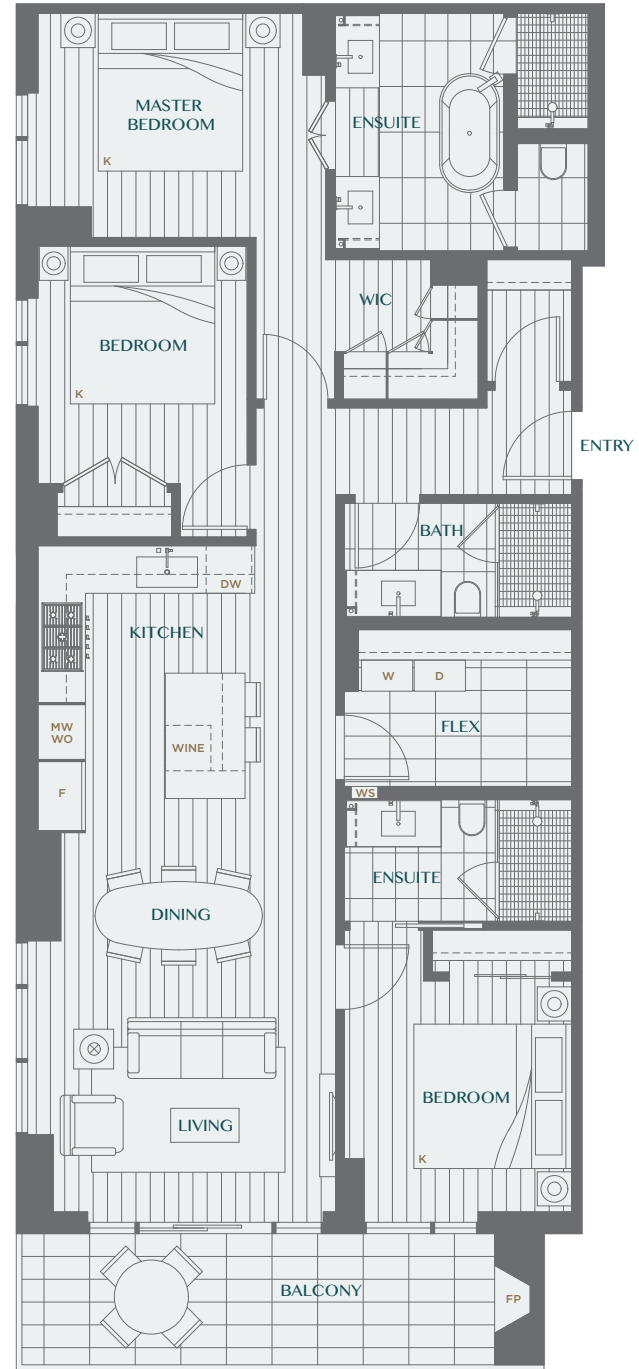

LEGACY
ON DUNBAR

HOME TYPE 3A

3 BEDROOM + FLEX + 3 BATH

Interior SF: 1,296

Balcony/Patio SF: 126

Total SF: 1,422

Legacy embraces modernity at its best. Inspired by world-class design and elegance, these spacious homes offer you peace of mind with modern conveniences.

LEVEL 4

LEVEL 3

QL **QUALEX - LANDMARK™**