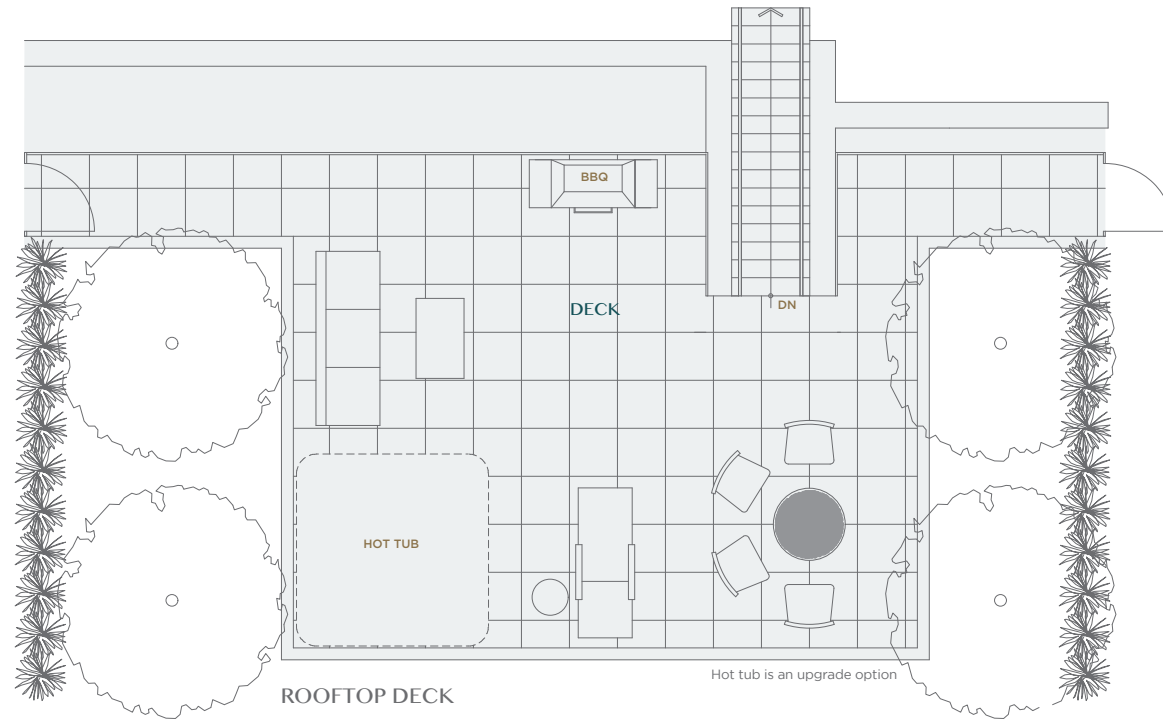

HOME TYPE PH2C

2 BEDROOM + FLEX + 2 BATH

Interior SF: 1,141

Balcony/Patio SF: 1,088

Total SF: 2,229

Legacy embraces modernity at its best. Inspired by world-class design and elegance, these spacious homes offer you peace of mind with modern conveniences.

MAIN LEVEL