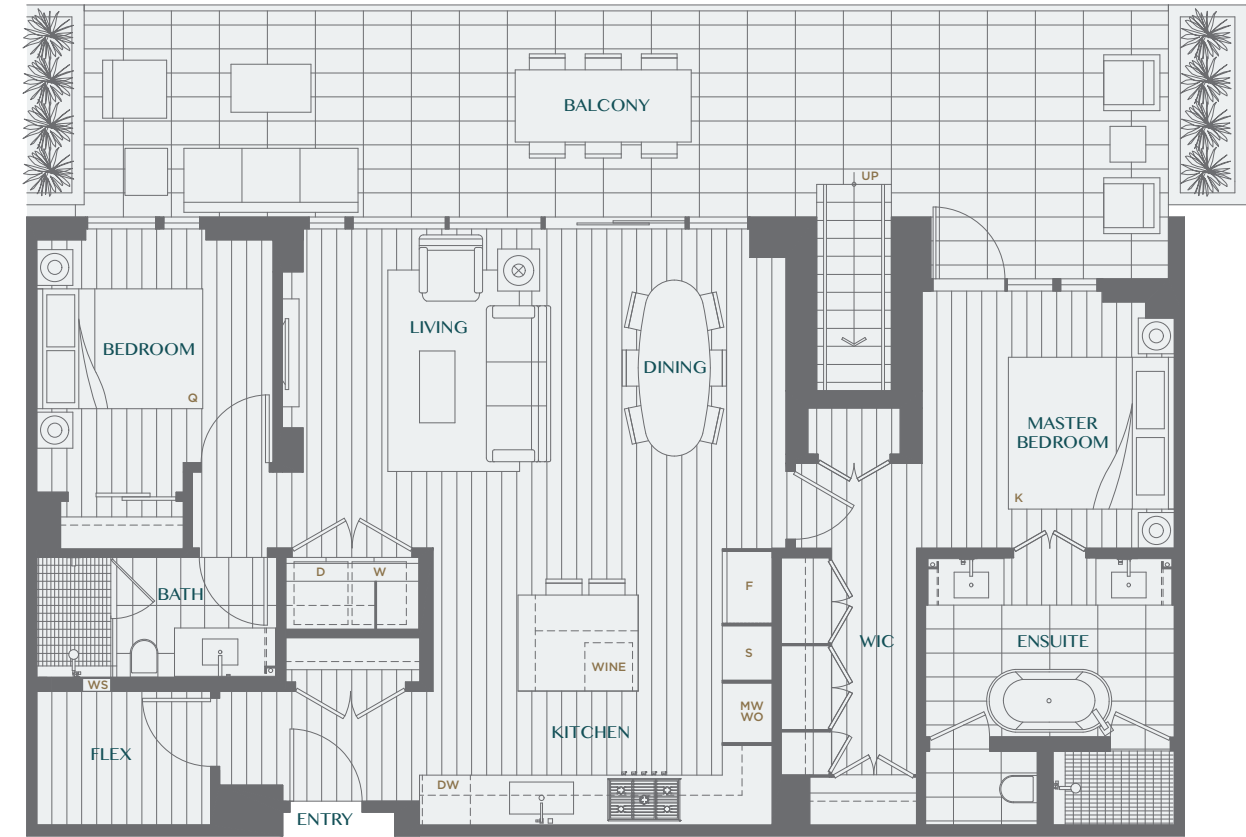

HOME TYPE PH2C

2 BEDROOM + FLEX + 2 BATH

Interior SF: 1,141

Balcony/Patio SF: 1,088

Total SF: 2,229

Legacy embraces modernity at its best. Inspired by world-class design and elegance, these spacious homes offer you peace of mind with modern conveniences.

MAIN LEVEL