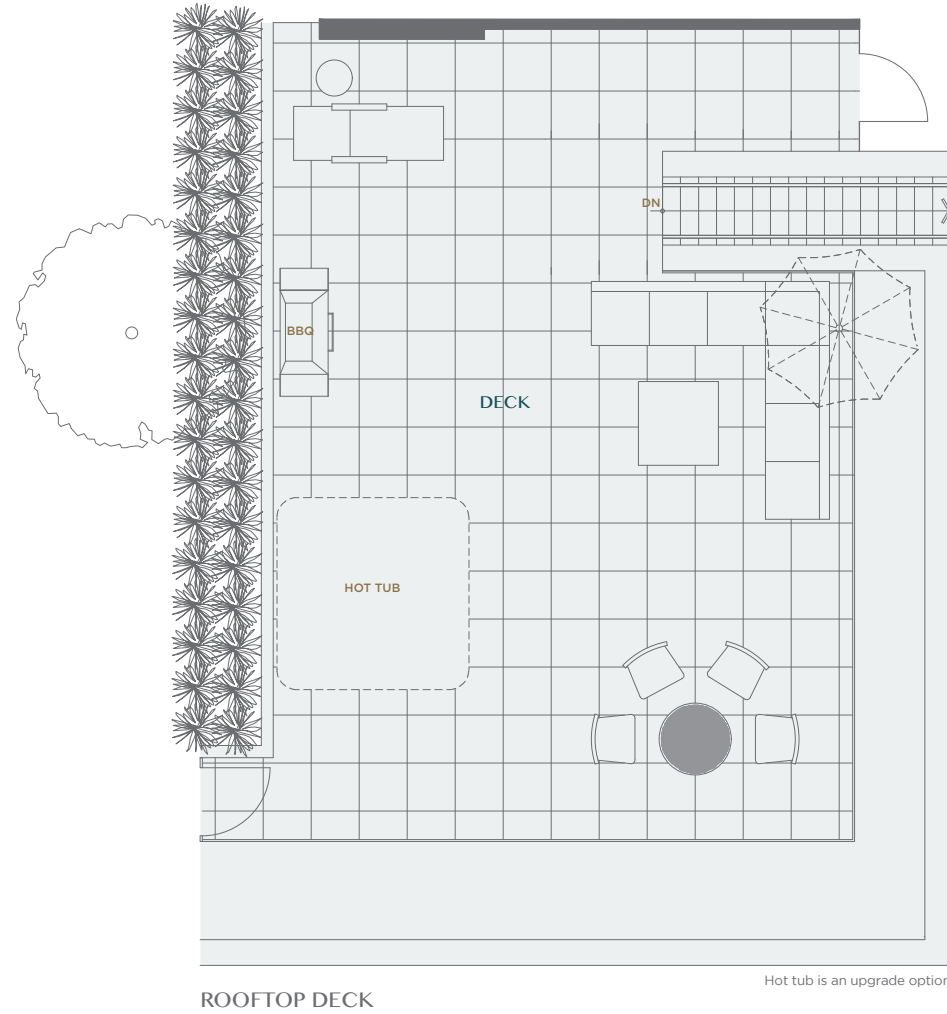

HOME TYPE PH3A

3 BEDROOM + FLEX + 2 BATH

Interior SF: 1,248

Balcony/Patio SF: 1,526

Total SF: 2,774

Legacy embraces modernity at its best. Inspired by world-class design and elegance, these spacious homes offer you peace of mind with modern conveniences.

ROOFTOP DECK

Hot tub is an upgrade option

MAIN LEVEL