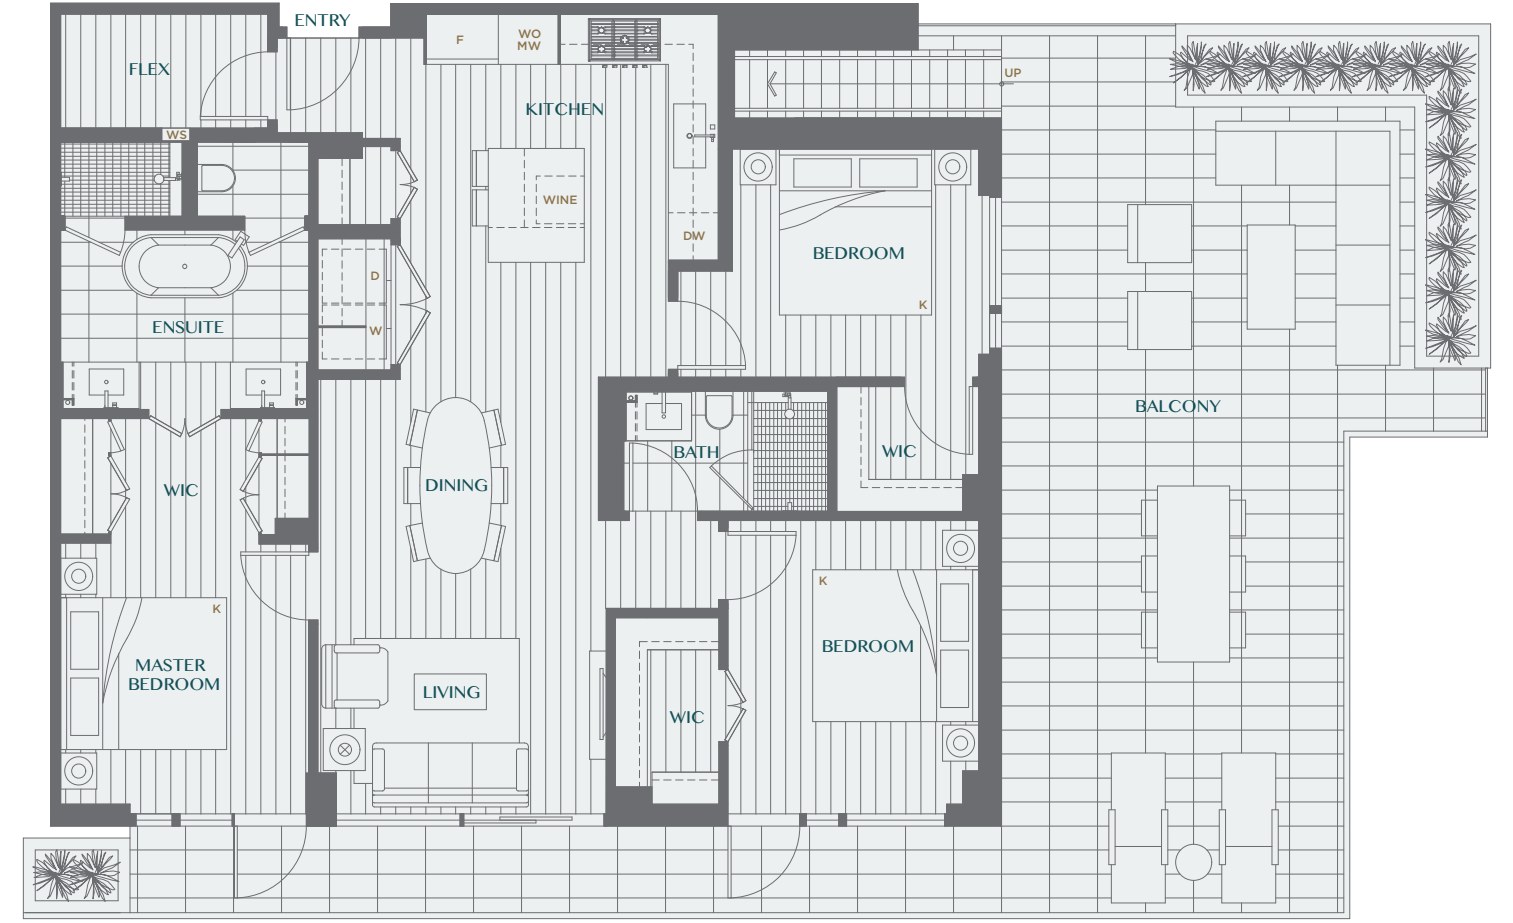

HOME TYPE PH3A

3 BEDROOM + FLEX + 2 BATH

Interior SF: 1,248

Balcony/Patio SF: 1,526

Total SF: 2,774

Legacy embraces modernity at its best. Inspired by world-class design and elegance, these spacious homes offer you peace of mind with modern conveniences.

ROOFTOP DECK

Hot tub is an upgrade option

MAIN LEVEL