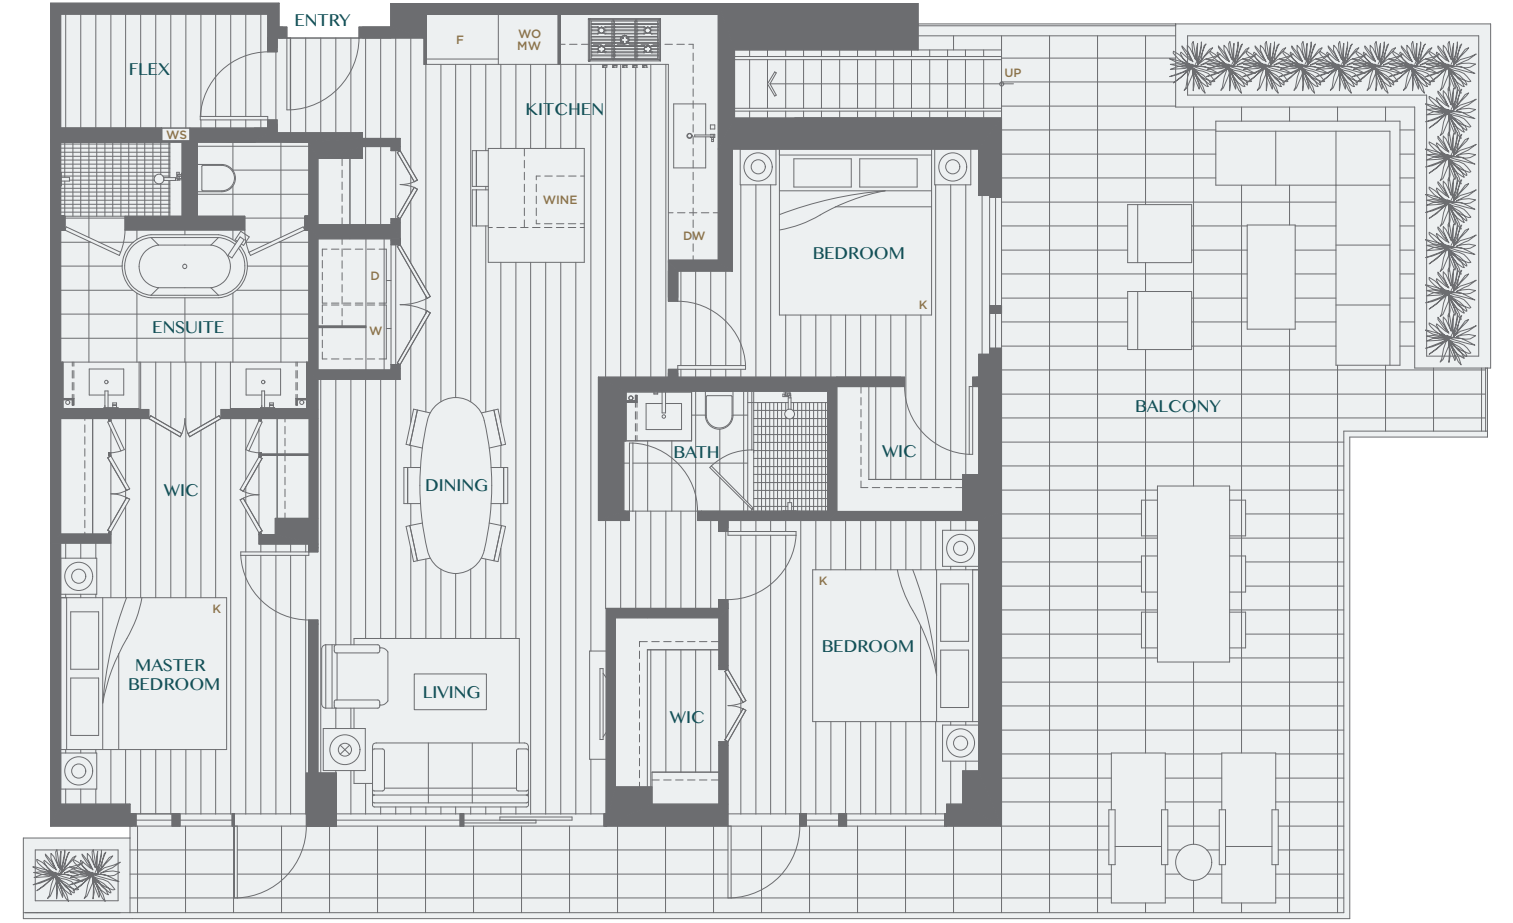

HOME TYPE PH2D

2 BEDROOM + FLEX + 2.5 BATH

Interior SF: 1,241

Balcony/Patio SF: 696-755

Total SF: 1,937-1,996

Legacy embraces modernity at its best. Inspired by world-class design and elegance, these spacious homes offer you peace of mind with modern conveniences.

ROOFTOP DECK

Hot tub is an upgrade option

MAIN LEVEL

HOME TYPE PH3A

3 BEDROOM + FLEX + 2 BATH

Interior SF: 1,248

Balcony/Patio SF: 1,526

Total SF: 2,774

Legacy embraces modernity at its best. Inspired by world-class design and elegance, these spacious homes offer you peace of mind with modern conveniences.

ROOFTOP DECK

Hot tub is an upgrade option

MAIN LEVEL