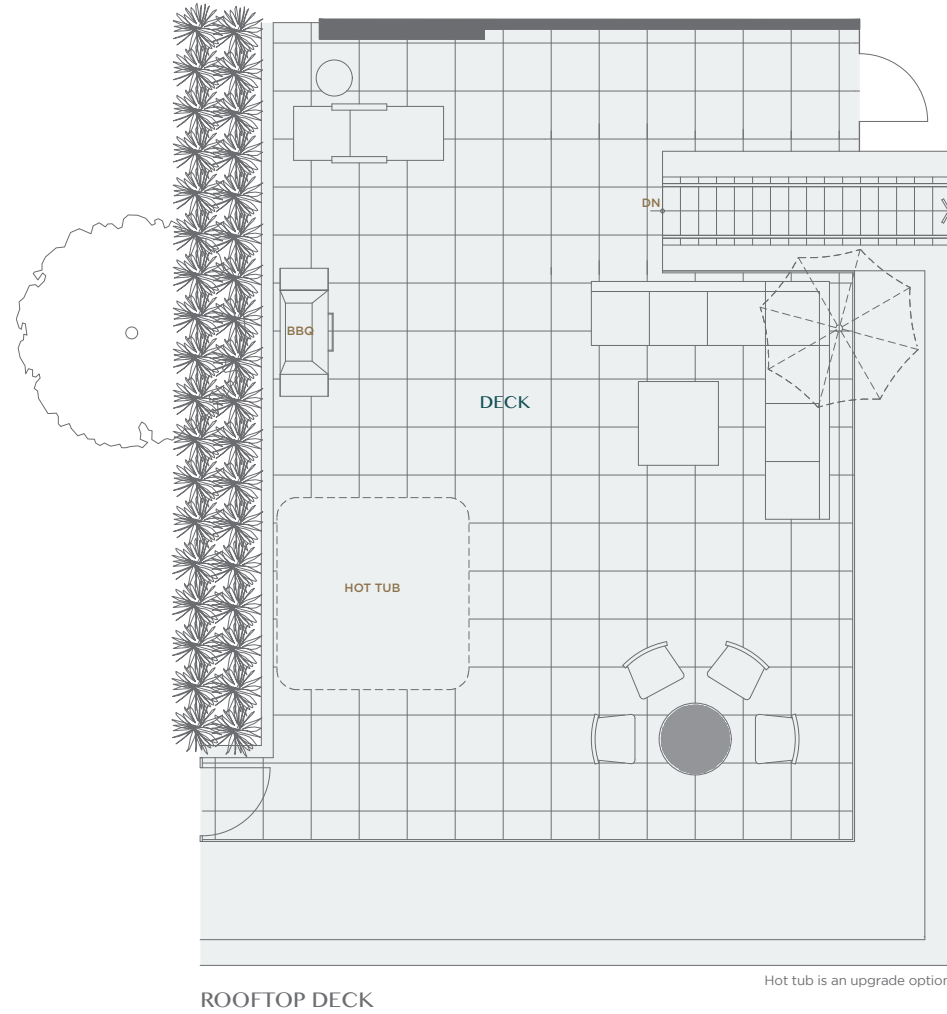

HOME TYPE PH2D

2 BEDROOM + FLEX + 2.5 BATH

Interior SF: 1,241

Balcony/Patio SF: 696-755

Total SF: 1,937-1,996

Legacy embraces modernity at its best. Inspired by world-class design and elegance, these spacious homes offer you peace of mind with modern conveniences.

ROOFTOP DECK

Hot tub is an upgrade option

MAIN LEVEL

HOME TYPE PH3A

3 BEDROOM + FLEX + 2 BATH

Interior SF: 1,248

Balcony/Patio SF: 1,526

Total SF: 2,774

Legacy embraces modernity at its best. Inspired by world-class design and elegance, these spacious homes offer you peace of mind with modern conveniences.

ROOFTOP DECK

Hot tub is an upgrade option

MAIN LEVEL