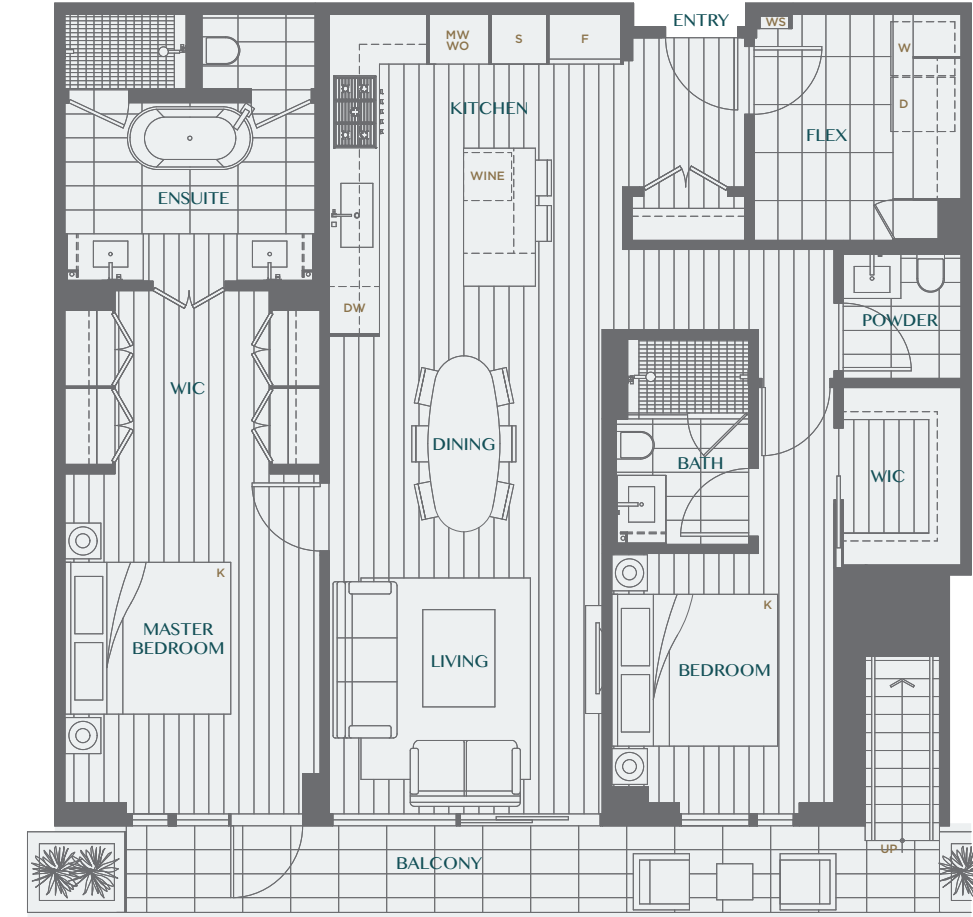

HOME TYPE PH2D

2 BEDROOM + FLEX + 2.5 BATH

Interior SF: 1,241

Balcony/Patio SF: 696-755

Total SF: 1,937-1,996

Legacy embraces modernity at its best. Inspired by world-class design and elegance, these spacious homes offer you peace of mind with modern conveniences.

ROOFTOP DECK

Hot tub is an upgrade option

MAIN LEVEL

HOME TYPE PH3A

3 BEDROOM + FLEX + 2 BATH

Interior SF: 1,248

Balcony/Patio SF: 1,526

Total SF: 2,774

Legacy embraces modernity at its best. Inspired by world-class design and elegance, these spacious homes offer you peace of mind with modern conveniences.

ROOFTOP DECK

Hot tub is an upgrade option

MAIN LEVEL