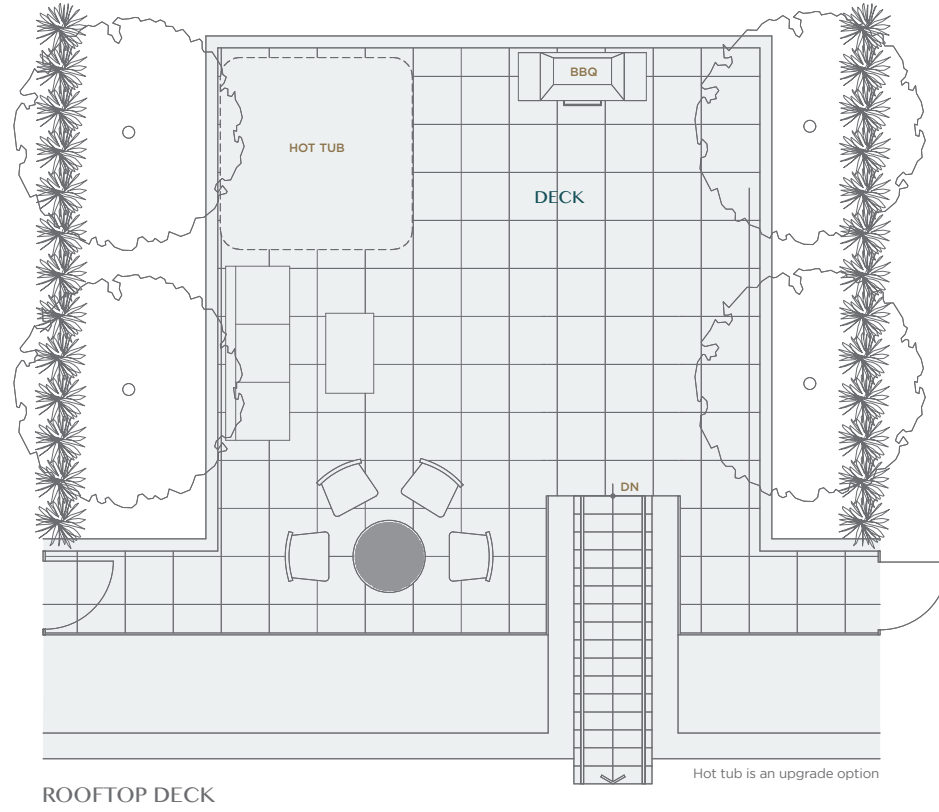

HOME TYPE PH2D

2 BEDROOM + FLEX + 2.5 BATH

Interior SF: 1,241

Balcony/Patio SF: 696-755

Total SF: 1,937-1,996

Legacy embraces modernity at its best. Inspired by world-class design and elegance, these spacious homes offer you peace of mind with modern conveniences.

ROOFTOP DECK

Hot tub is an upgrade option

MAIN LEVEL

HOME TYPE PH3A

3 BEDROOM + FLEX + 2 BATH

Interior SF: 1,248

Balcony/Patio SF: 1,526

Total SF: 2,774

Legacy embraces modernity at its best. Inspired by world-class design and elegance, these spacious homes offer you peace of mind with modern conveniences.

ROOFTOP DECK

Hot tub is an upgrade option

MAIN LEVEL