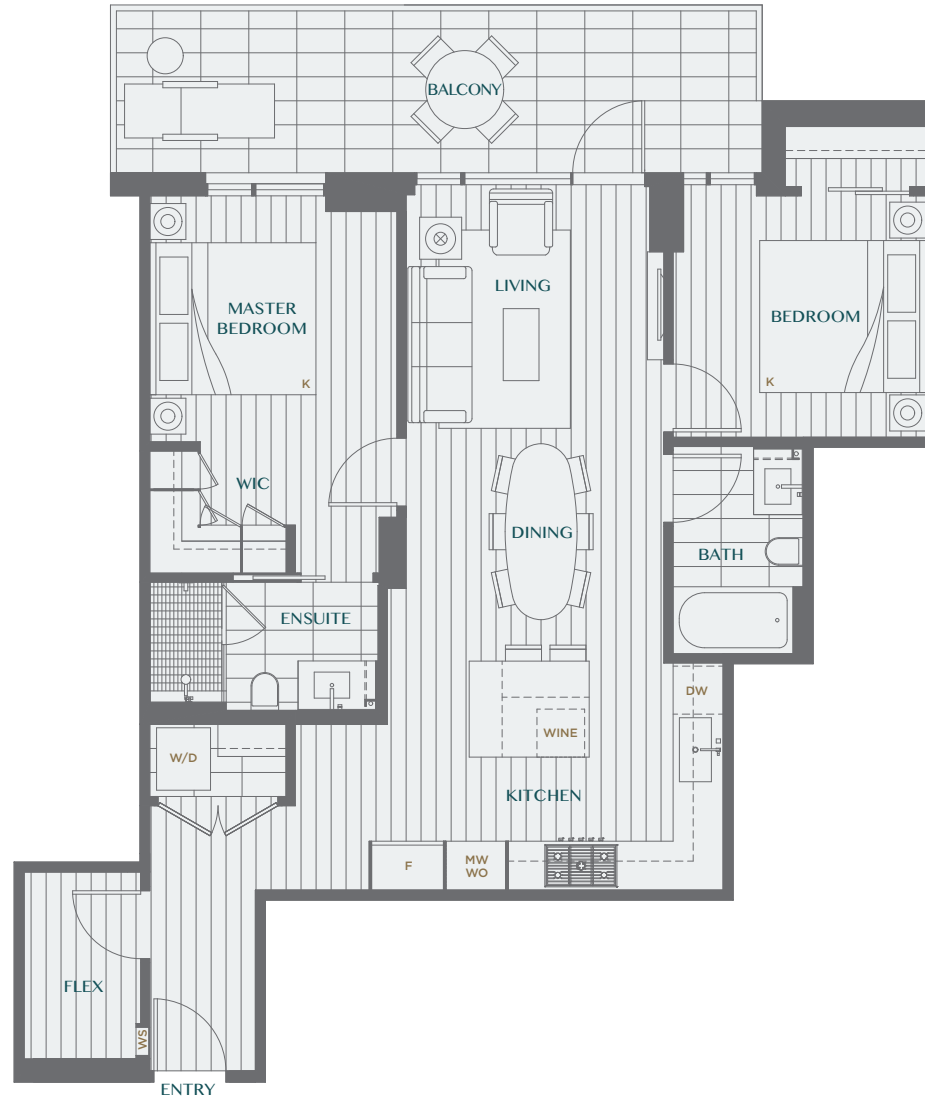

## HOME TYPE 2E

2 BEDROOM + FLEX + 2 BATH

**Interior SF: 981**

**Balcony/Patio SF: 104**

Total SF: 1,085

*Legacy embraces modernity at its best. Inspired by world-class design and elegance, these spacious homes offer you peace of mind with modern conveniences.*

## HOME TYPE 2H

2 BEDROOM + FLEX + 2 BATH

Interior SF: 1,056

Balcony/Patio SF: 544

Total SF: 1,600

*Legacy embraces modernity at its best. Inspired by world-class design and elegance, these spacious homes offer you peace of mind with modern conveniences.*

## HOME TYPE 2K

2 BEDROOM + FLEX + 2 BATH

Interior SF: 1,074

Balcony/Patio SF: 74

Total SF: 1,148

*Legacy embraces modernity at its best. Inspired by world-class design and elegance, these spacious homes offer you peace of mind with modern conveniences.*

## HOME TYPE 2L

**2 BEDROOM + FLEX +  
SOLARIUM + 2 BATH**

**Interior SF: 1,081**

**Balcony/Patio SF: 137**

**Total SF: 1,218**

*Legacy embraces modernity at its best. Inspired by world-class design and elegance, these spacious homes offer you peace of mind with modern conveniences.*