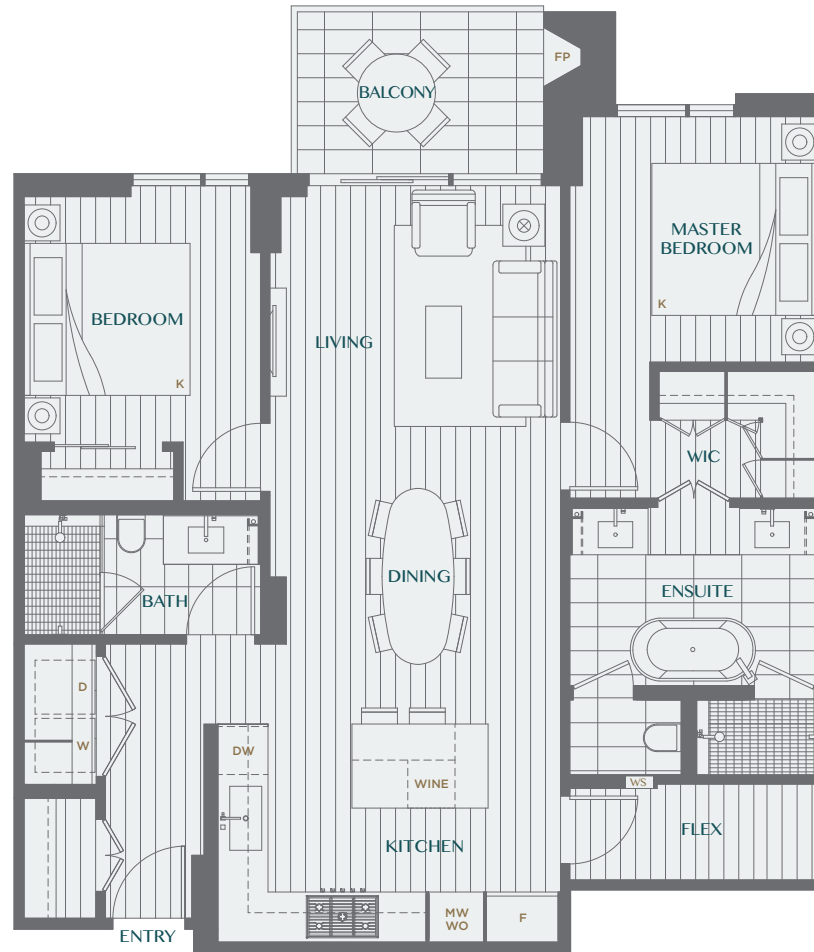

## HOME TYPE 2E

2 BEDROOM + FLEX + 2 BATH

**Interior SF: 981**

**Balcony/Patio SF: 104**

Total SF: 1,085

*Legacy embraces modernity at its best. Inspired by world-class design and elegance, these spacious homes offer you peace of mind with modern conveniences.*

## HOME TYPE 2H

2 BEDROOM + FLEX + 2 BATH

Interior SF: 1,056

Balcony/Patio SF: 544

Total SF: 1,600

*Legacy embraces modernity at its best. Inspired by world-class design and elegance, these spacious homes offer you peace of mind with modern conveniences.*

## HOME TYPE 2K

2 BEDROOM + FLEX + 2 BATH

Interior SF: 1,074

Balcony/Patio SF: 74

Total SF: 1,148

*Legacy embraces modernity at its best. Inspired by world-class design and elegance, these spacious homes offer you peace of mind with modern conveniences.*

## HOME TYPE 2L

**2 BEDROOM + FLEX +  
SOLARIUM + 2 BATH**

**Interior SF: 1,081**

**Balcony/Patio SF: 137**

**Total SF: 1,218**

*Legacy embraces modernity at its best. Inspired by world-class design and elegance, these spacious homes offer you peace of mind with modern conveniences.*