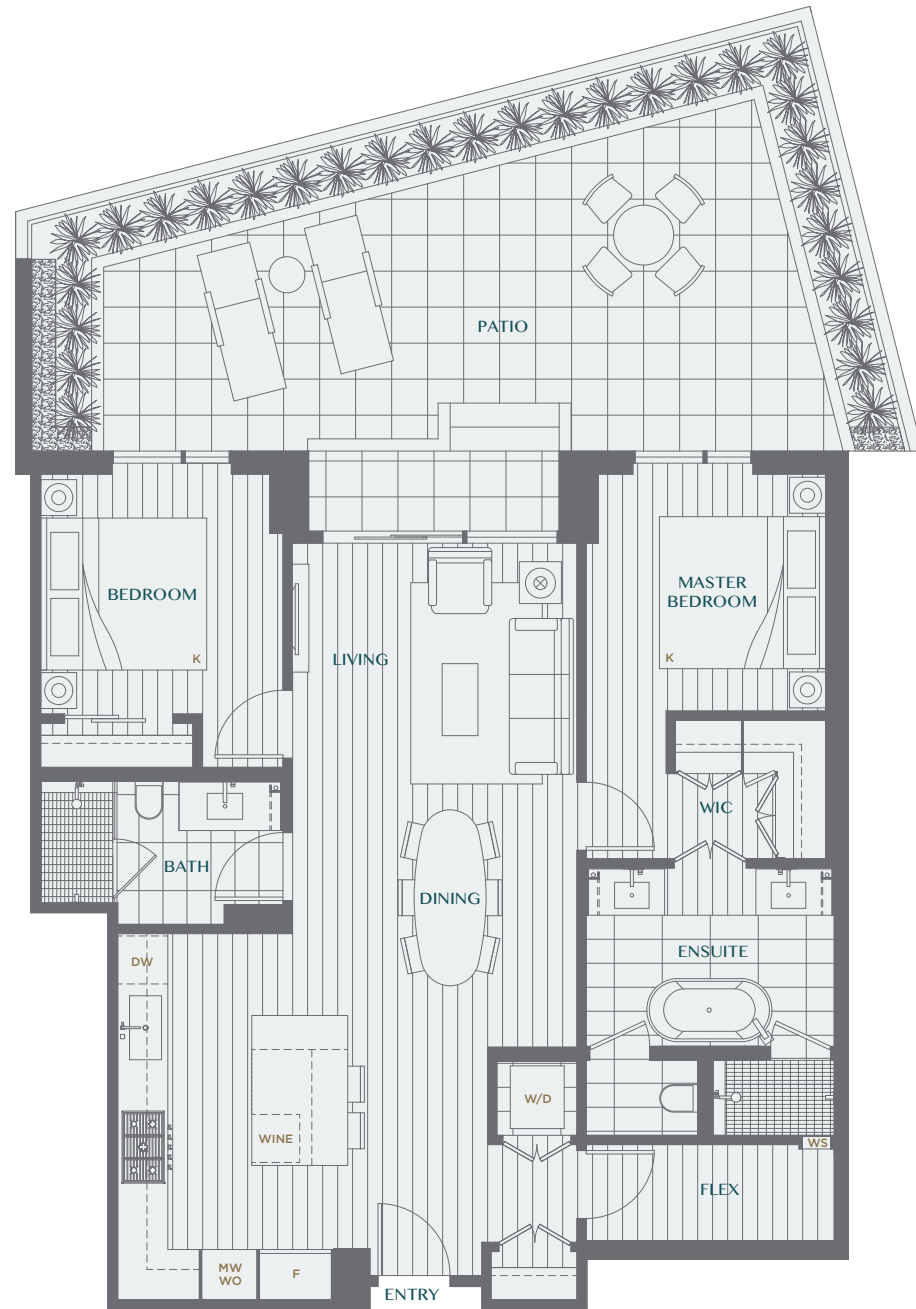

## HOME TYPE 2E

2 BEDROOM + FLEX + 2 BATH

**Interior SF: 981**

**Balcony/Patio SF: 104**

Total SF: 1,085

*Legacy embraces modernity at its best. Inspired by world-class design and elegance, these spacious homes offer you peace of mind with modern conveniences.*

## HOME TYPE 2H

2 BEDROOM + FLEX + 2 BATH

Interior SF: 1,056

Balcony/Patio SF: 544

Total SF: 1,600

*Legacy embraces modernity at its best. Inspired by world-class design and elegance, these spacious homes offer you peace of mind with modern conveniences.*

## HOME TYPE 2K

2 BEDROOM + FLEX + 2 BATH

Interior SF: 1,074

Balcony/Patio SF: 74

Total SF: 1,148

*Legacy embraces modernity at its best. Inspired by world-class design and elegance, these spacious homes offer you peace of mind with modern conveniences.*

## HOME TYPE 2L

**2 BEDROOM + FLEX +  
SOLARIUM + 2 BATH**

**Interior SF: 1,081**

**Balcony/Patio SF: 137**

**Total SF: 1,218**

*Legacy embraces modernity at its best. Inspired by world-class design and elegance, these spacious homes offer you peace of mind with modern conveniences.*