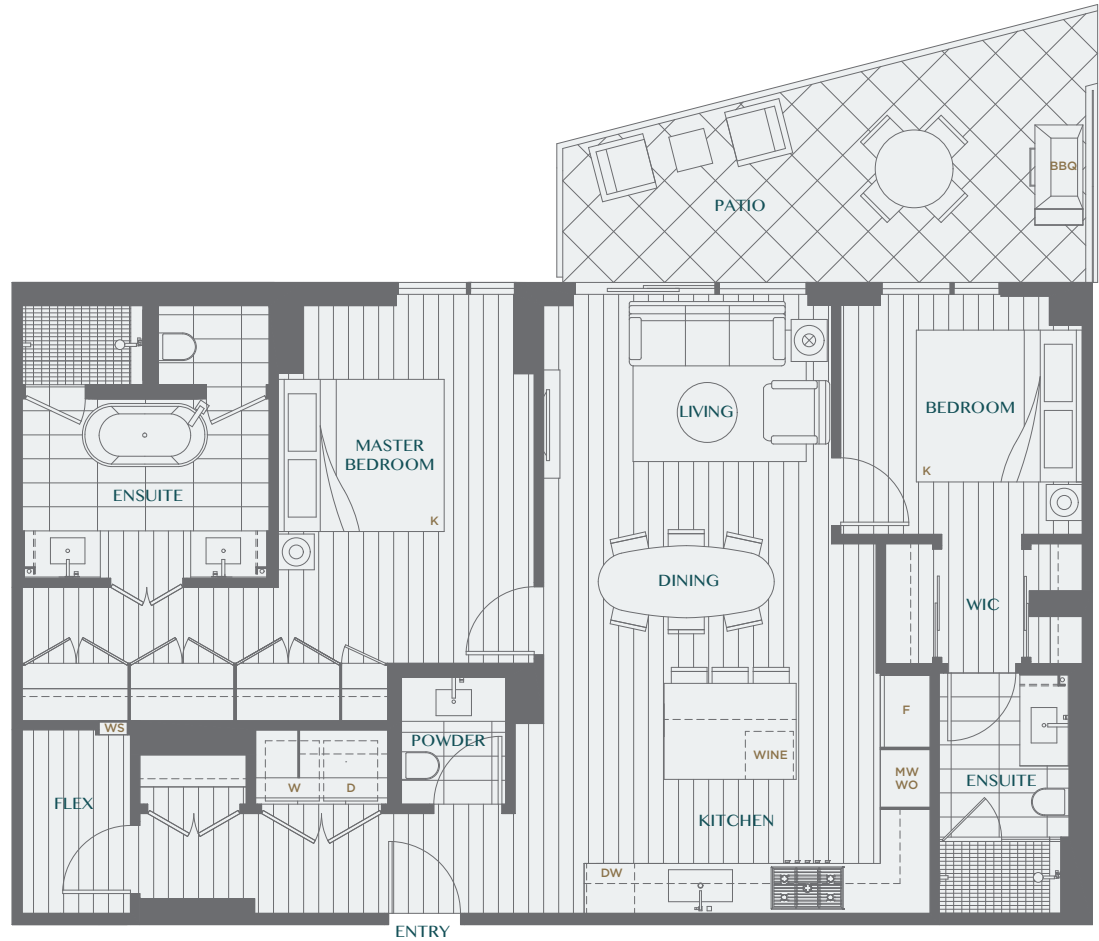

LEVEL 4

LEVEL 3

## HOME TYPE 2P

2 BEDROOM + FLEX + 2.5 BATH

Interior SF: 1,167

Balcony/Patio SF: 185

Total SF: 1,352

*Legacy embraces modernity at its best. Inspired by world-class design and elegance, these spacious homes offer you peace of mind with modern conveniences.*

LEVEL 2

## HOME TYPE 2Q

**2 BEDROOM + FLEX +  
SOLARIUM + 2 BATH**

**Interior SF: 1,197**

**Balcony/Patio SF: 136**

**Total SF: 1,333**

*Legacy embraces modernity at its best. Inspired by world-class design and elegance, these spacious homes offer you peace of mind with modern conveniences.*