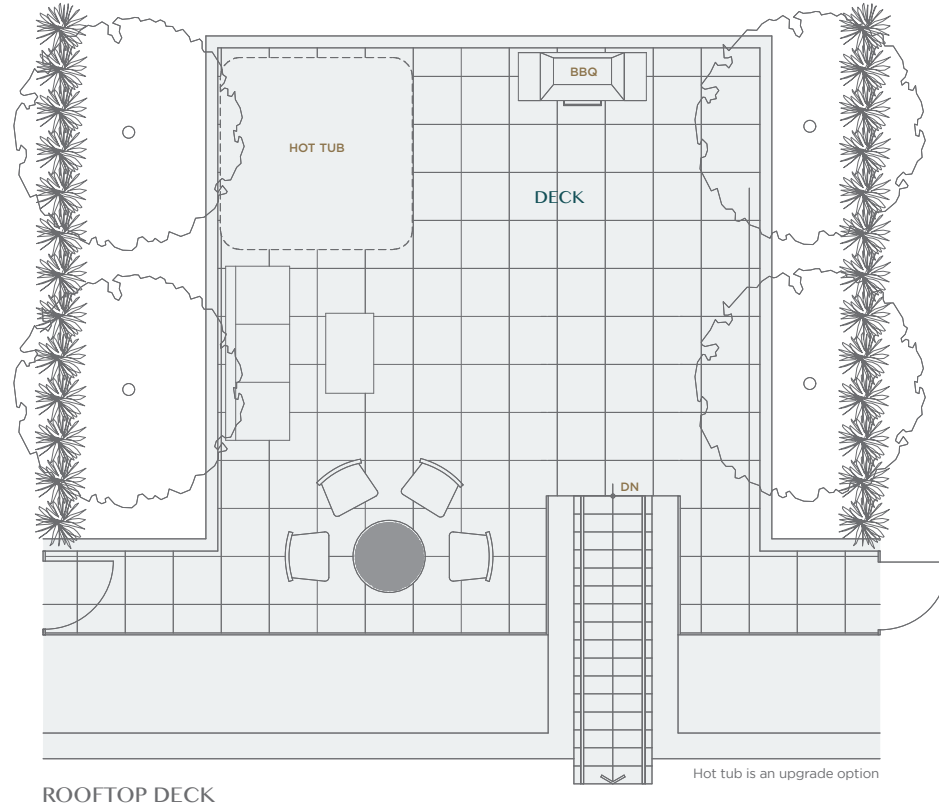

HOME TYPE PH2D

2 BEDROOM + FLEX + 2.5 BATH

Interior SF: 1,241

Balcony/Patio SF: 696-755

Total SF: 1,937-1,996

Legacy embraces modernity at its best. Inspired by world-class design and elegance, these spacious homes offer you peace of mind with modern conveniences.

ROOFTOP DECK

Hot tub is an upgrade option

MAIN LEVEL