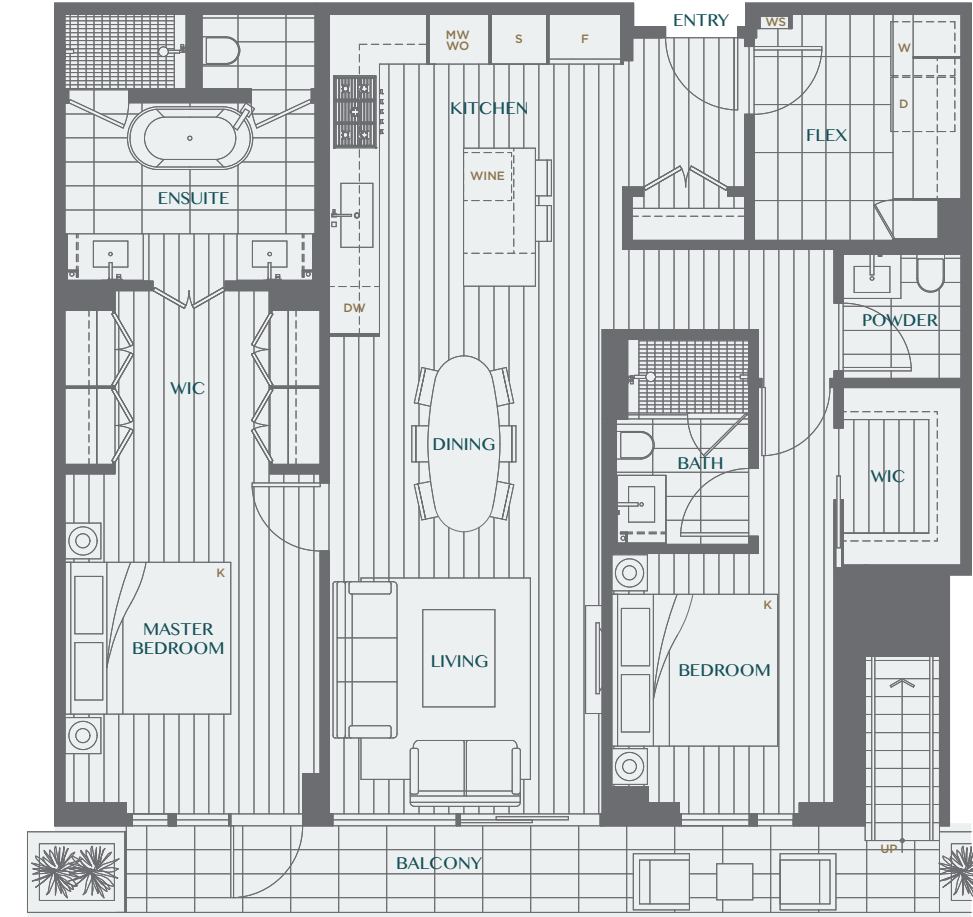

HOME TYPE PH2D

2 BEDROOM + FLEX + 2.5 BATH

Interior SF: 1,241

Balcony/Patio SF: 696-755

Total SF: 1,937-1,996

Legacy embraces modernity at its best. Inspired by world-class design and elegance, these spacious homes offer you peace of mind with modern conveniences.

ROOFTOP DECK

Hot tub is an upgrade option

MAIN LEVEL